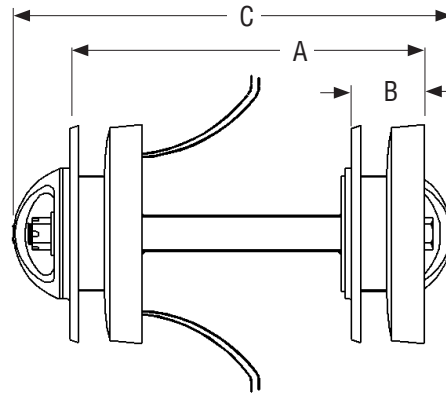

Features

Pit cleaning wire brushes are designed to improve the effectiveness of corrosion inhibitors, thus reducing the risk of leaks due to internal corrosion. Brushes are designed to conform to the inside diameter of pipe, regardless of wall thickness, to effectively clean the pipe wall.

- PitBoss Cleaning Pigs are available in sizes 6-inch (150 mm) and larger.
- PitBoss Cleaning Pigs are available in dual diameter configurations.

■ 24-inch PitBoss™ Cleaning Pigs

USA: 1-800-571-7447
England: (44) 1-793-603600

PitBoss™ Cleaning Pigs

■ Sizes 16-inch & larger

■ Sizes 6- through 14-inch

Sizes 6-inch and larger

Inches	mm	Wt./Lbs.	Wt./Kg.	Part Number	A	B	C
6	150	15	6.80	02-2646-0006	15.56	2.56	18.36
8	200	20	9.07	02-2646-0008	16.56	3.00	19.30
10	250	40	18.14	02-2646-0010	19.50	3.63	19.50
12	300	50	22.68	02-2646-0012	20.44	4.19	23.86
14	350	57	25.85	02-2646-0014	20.44	4.19	23.86
16	400	120	54.43	02-2646-0016	24.44	5.33	27.50
18	450	145	65.77	02-2646-0018	23.44	5.67	28.63
20	500	215	97.52	02-2646-0020	26.24	6.08	31.58
22	550	235	106.59	02-2646-0022	26.79	6.54	32.04
24	600	270	122.47	02-2646-0024	30.85	7.44	36.94
26	650	322	146.06	02-2646-0026	39.74	7.52	46.21