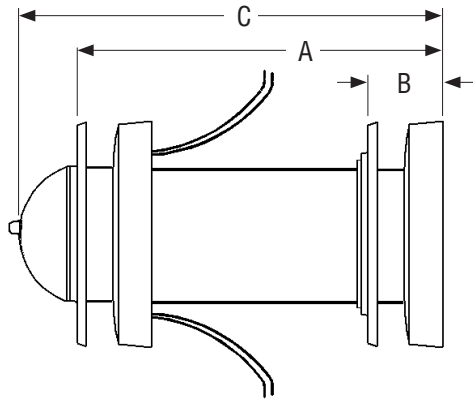

Features

Pit cleaning wire brushes are designed to improve the effectiveness of corrosion inhibitors, thus reducing the risk of leaks due to internal corrosion. Brushes are designed to conform to the inside diameter of pipe, regardless of wall thickness, to effectively clean the pipe wall.

Options

T.D. Williamson, Inc., is committed to providing you with the exact product to assist you in planning, budgeting, and meeting the specifications for your individual application needs.

To help you obtain the proper pig for your application, check to see if the selection is capable of traversing your particular pipeline components (bends, valves, tees, etc.)

- PitBoss Cleaning Pigs are available in sizes 6-inch (150 mm) and larger.
- PitBoss Cleaning Pigs are available in dual diameter configurations.

■ 24-inch PitBoss™ Cleaning Pigs

USA: 1-800-571-7447
England: (44) 1-793-603600

PitBoss™ Cleaning Pigs

■ Sizes 16-inch & larger

■ Sizes 6- through 14-inch

Sizes 6-inch and larger

Inches	mm	Wt./Lbs.	Wt./Kg.	Part Number	A	B	C
6	150	15	6.80	02-2646-0006	15.56	2.56	18.36
8	200	20	9.07	02-2646-0008	16.56	3.00	19.30
10	250	40	18.14	02-2646-0010	19.50	3.63	19.50
12	300	50	22.68	02-2646-0012	20.44	4.19	23.86
14	350	57	25.85	02-2646-0014	20.44	4.19	23.86
16	400	120	54.43	02-2646-0016	24.44	5.33	27.50
18	450	145	65.77	02-2646-0018	23.44	5.67	28.63
20	500	215	97.52	02-2646-0020	26.24	6.08	31.58
22	550	235	106.59	02-2646-0022	26.79	6.54	32.04
24	600	270	122.47	02-2646-0024	30.85	7.44	36.94
26	650	322	146.06	02-2646-0026	39.74	7.52	46.21